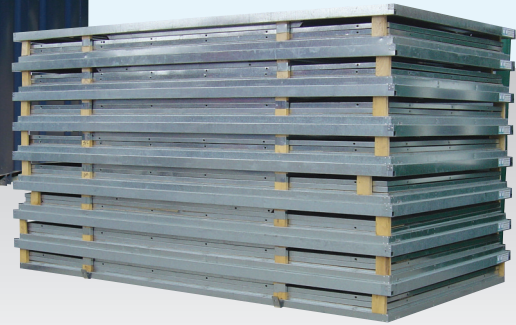

Flat pack storage

STEEL CABIN RANGE FOR HIRE AND SALE

Site storage, shipping and flat pack containers

Portable Space offers a range of options to help you store plant, tools, equipment, household items, sports equipment, archives, raw materials and completed stock.

Stackable Site Storage Containers

Available in 12' x 8', 20' x 8', 24 x 9' and 32' x 10', these units incorporate several security features. They are also compatible with stacking underneath almost any other unit of the same size from the Steel Cabin Range and, depending on the door position on the top unit, access can be provided with a Portable Space staircase. This means that all units have a uniform appearance which is often important on high profile sites.

Space on site can be optimised, with heavy items stored at ground level and the top units used as offices, drying rooms and meeting rooms, which benefit from a 360 degree view of site operations and arrivals.

The 20' x 8' steel storage container can house 6m lengths of materials such as pipe, steel and wood. However as these units are not built for shipping, they do not have heavy duty door seals so are not as vermin-proof as shipping containers. Please note that the 20' shipping container is exactly 6m long and so cannot house 6m lengths of materials.