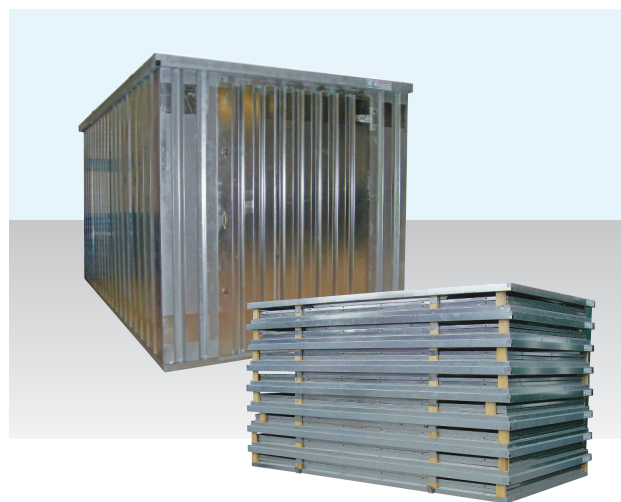

Available in 8', 10', 20' and 40' lengths, shipping containers are all 8' (2.44m) wide, apart from the 8' container which is 7' wide.

We stock four grades of hirefleet shipping container:

- **Furniture Shipping Containers** are clean on the inside, have vermin-proof door seals are usually suitable for most types of furniture and archive storage.
- **Standard Shipping Containers** have double doors at one end, are available in all sizes from 8' to 40' and are ideal for all other forms of storage.
- **Budget Shipping Containers** are available for hire and are more cost-effective than other options. These are painted in the shipping lines' original colours and are only recommended for storing items such as construction materials and equipment where functionality is more important than appearance.
- **Special Shipping Containers** for hire include 20' full side access, 20' double door and 20' or 40' high cube (300mm higher than a standard shipping container) for specialist uses. Bundled stores are also available in 10' and 20' lengths.

The Flat Pack storage range is a practical solution and sufficiently light to be offloaded in sections from a small van or trailer, with each section compact enough to be manoeuvred through small passageways.

These units are also an alternative to the traditional garden shed. They are available for sale in 2m, 3m and 4m lengths by 2.1m wide, however for hire they are only available in 3m lengths.

The Flat Pack range also includes a bundled Chemstore which incorporates a secondary internal structure to protect the environment from spills of chemicals or liquids stored inside.