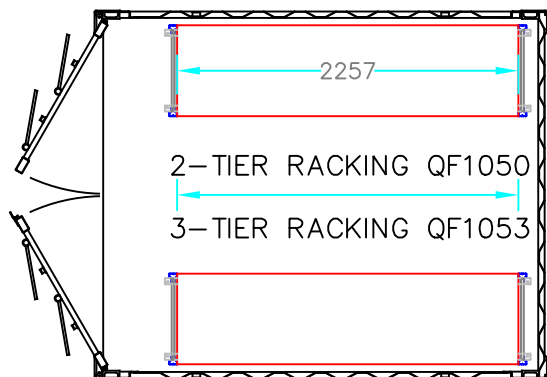

10' CONTAINER  
600mm WIDE FREE-STANDING SHELVING OPTION

1 END 2-TIER RACKING QF1065  
1 END 3-TIER RACKING QF1066

8' CONTAINER  
600mm WIDE FREE-STANDING SHELVING OPTION

1 END 2-TIER RACKING QF1065  
1 END 3-TIER RACKING QF1066