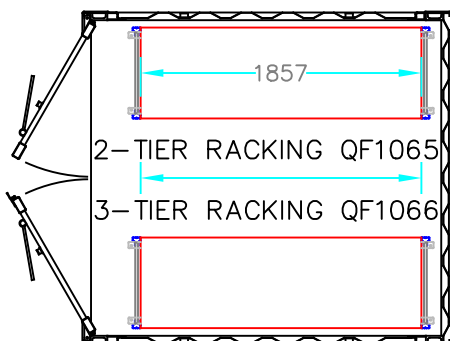

10' CONTAINER  
600mm WIDE FREE-STANDING SHELVING OPTION

1 END 2-TIER RACKING QF1065  
1 END 3-TIER RACKING QF1066

8' CONTAINER  
600mm WIDE FREE-STANDING SHELVING OPTION

1 END 2-TIER RACKING QF1065  
1 END 3-TIER RACKING QF1066