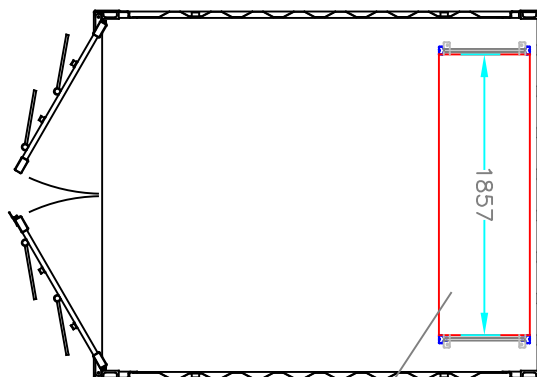

10' CONTAINER  
600mm WIDE FREE-STANDING SHELVING OPTION

1 END 2-TIER RACKING QF1065  
1 END 3-TIER RACKING QF1066

8' CONTAINER  
600mm WIDE FREE-STANDING SHELVING OPTION

1 END 2-TIER RACKING QF1065  
1 END 3-TIER RACKING QF1066