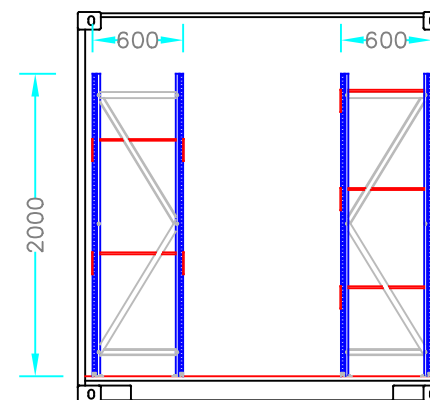

10' CONTAINER  
600mm WIDE FREE-STANDING SHELVING OPTION

1 END 2-TIER RACKING QF1065  
1 END 3-TIER RACKING QF1066

8' CONTAINER  
600mm WIDE FREE-STANDING SHELVING OPTION

1 END 2-TIER RACKING QF1065  
1 END 3-TIER RACKING QF1066