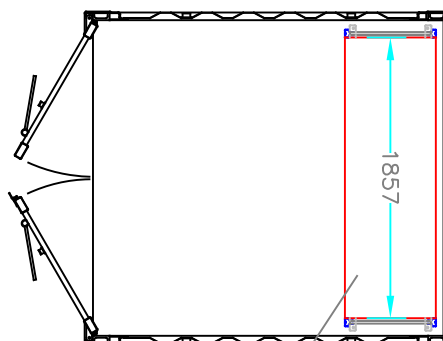

10' CONTAINER  
600mm WIDE FREE-STANDING SHELVING OPTION

1 END 2-TIER RACKING QF1065  
1 END 3-TIER RACKING QF1066

8' CONTAINER  
600mm WIDE FREE-STANDING SHELVING OPTION

1 END 2-TIER RACKING QF1065  
1 END 3-TIER RACKING QF1066