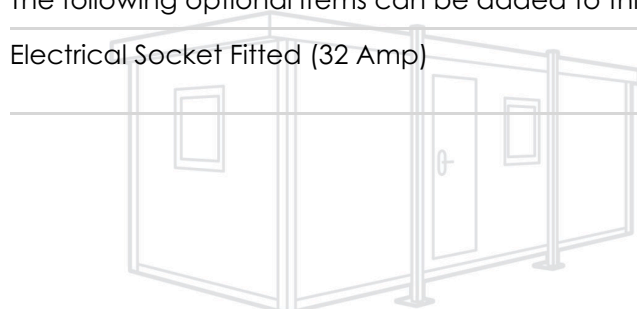

PRODUCT OPTIONS:

The following optional items can be added to this product:

Electrical Socket Fitted (32 Amp)