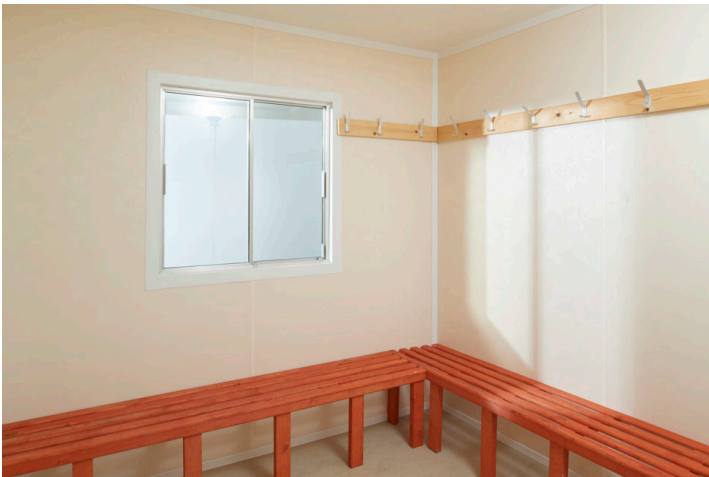

20FT X 8FT STEEL DRYING ROOM

Quickfind Code: 662

Part Number: SALE 20X8 DRYING ROOM

£8,484.00 (exc. VAT)

£10,180.80 (inc. VAT)

PRODUCT DETAILS

Our 20ft x 8ft steel drying room is usually available for sale and immediate delivery throughout the UK from stock held at our base in Suffolk.

20FT STEEL DRYING ROOM CABIN FEATURES

Exterior

- Steel anti-vandal construction
- Steel external door with deadlocking
- 2 Windows with secure steel shutters
- Stands on corner posts – no jacklegs required
- Stackable (with other same sized units)

Internal

- Drying room area with fitted benches & high level fan heater
- Sealed vinyl floor
- Wipe clean wall boards
- Insulated walls & ceiling
- Sliding single glazed windows
- Fitted consumer unit
- Power points
- Electric convector heater
- Fluorescent strip lighting
- Electrically tested