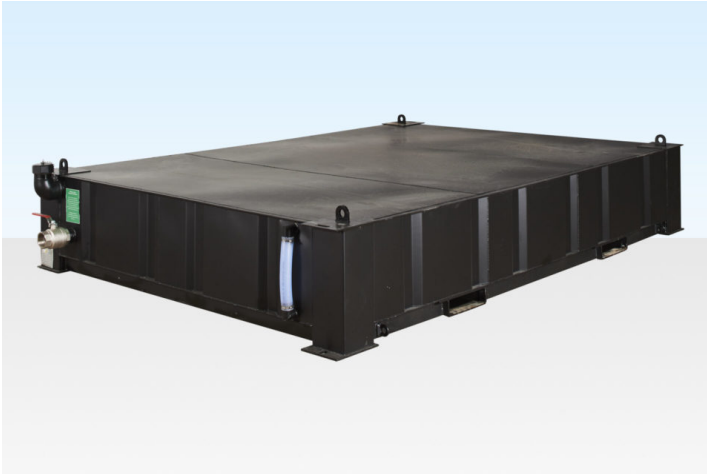

## 2+1 SIT ON WASTE TANK 4800 LTR

Quickfind Code: 681

Part Number: SALE 2+1 SIT ON WASTE TANK

**£2,476.00** (exc. VAT)

**£2,971.20** (inc. VAT)

### PRODUCT DETAILS

Our 2+1 sit on waste tank is available for sale in the UK.

#### 2+1 SIT ON WASTE TANK FEATURES

- Used in conjunction with [2+1 Steel Toilet](#)
- Steel Construction, internal framework & supports, clad with 2mm steel
- Primed in black
- 4,800 ltr capacity
- 2no. 150mm Corner emptying points with covers

### PRODUCT SPECIFICATIONS

External Length (m)	3.66
External Width (m)	2.74
External Height (m)	0.63
Weight (kg)	1100
Capacity (litrs)	Up to 4800
Floor Type	Steel
Internal Floor Covering	Steel
Internal Wall Covering	Steel