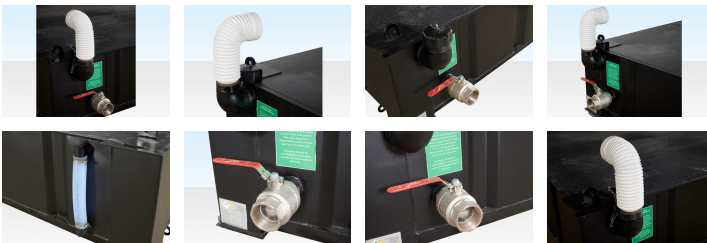

## 2+1 SIT ON WASTE TANK 4800 LTR

Quickfind Code: 681

Part Number: SALE 2+1 SIT ON WASTE TANK

**£2,476.00** (exc. VAT)

**£2,971.20** (inc. VAT)

#### 2+1 SIT ON WASTE TANK FEATURES

- Used in conjunction with [2+1 Steel Toilet](#)
- Steel Construction, internal framework & supports, clad with 2mm steel
- Primed in black
- 4,800 ltr capacity
- 2no. 150mm Corner emptying points with covers

### PRODUCT SPECIFICATIONS

External Length (m)	3.66
External Width (m)	2.74
External Height (m)	0.63
Weight (kg)	1100
Capacity (litrs)	Up to 4800
Floor Type	Steel
Internal Floor Covering	Steel
Internal Wall Covering	Steel