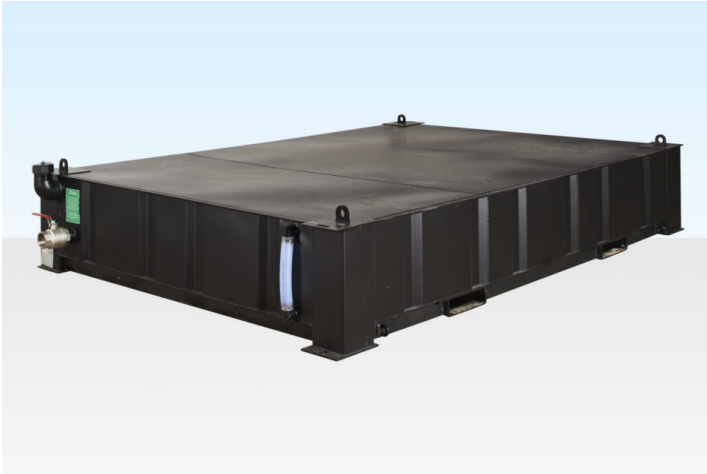

2+1 SIT ON WASTE TANK 4800 LTR

Quickfind Code: 627

Part Number: HIRE 12X9 TANK

£18.00 (exc. VAT) per week

£21.60 (inc. VAT) per week

PRODUCT DETAILS

This 2+1 sit on waste tank is available for hire in London, Midlands, East Anglia and the South East of England.

2+1 SIT ON WASTE TANK INFORMATION

- 4,800 litre standard capacity
- Used in conjunction with [2+1 Steel Toilet](#)
- Steel construction, internal framework & supports, clad with 2mm steel
- Primed in black
- 2 x 150mm corner emptying points with covers

PRODUCT SPECIFICATIONS

External Length (m)	3.66
External Width (m)	2.74
External Height (m)	0.63
Weight (kg)	1100
Capacity (ltrs)	Up to 4800
Floor Type	Steel
Internal Floor Covering	Steel
Internal Wall Covering	Steel