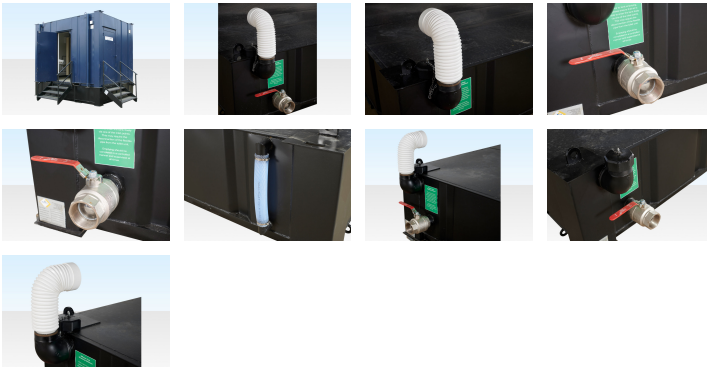

2+1 SIT ON WASTE TANK 4800 LTR

Quickfind Code: 627

Part Number: HIRE 12X9 TANK

£18.00 (exc. VAT) per week

£21.60 (inc. VAT) per week

PRODUCT DETAILS

This 2+1 sit on waste tank is available for hire in London, Midlands, East Anglia and the South East of England.

2+1 SIT ON WASTE TANK INFORMATION

- 4,800 litre standard capacity
- Used in conjunction with [2+1 Steel Toilet](#)
- Steel construction, internal framework & supports, clad with 2mm steel
- Primed in black
- 2 x 150mm corner emptying points with covers

PRODUCT SPECIFICATIONS

External Length (m)	3.66
External Width (m)	2.74
External Height (m)	0.63
Weight (kg)	1100
Capacity (ltrs)	Up to 4800
Floor Type	Steel
Internal Floor Covering	Steel
Internal Wall Covering	Steel