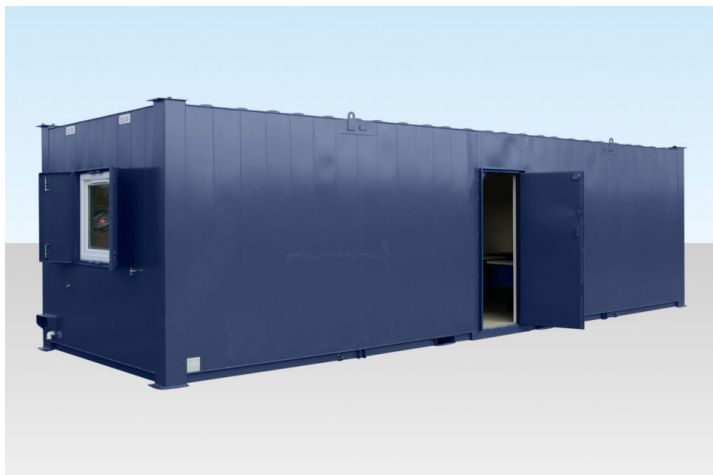

32FT ECOLINK MEETING ROOM

Quickfind Code: 1013

Part Number: HIRE 32FT ECO LINK MEETING ROOM

£81.00 (exc. VAT) per week

£97.20 (inc. VAT) per week

PRODUCT DETAILS

This high-spec ECOlink meeting room cabin is available for hire in London, Midlands, East Anglia and the South East of England.

Stackable and linkable side by side with other [ECOlink offices](#) and meeting rooms to create great project office and meeting space. The units can also be linked or stacked with [ECOlink canteens](#) and [ECOlink canteen/kitchens](#) to create mixed-use accommodation blocks.

The ECOlink meeting room cabin is ideal for use on larger sites to quickly and easily create well connected project accommodation which makes communication easier. The ECOlink range is a premium product with energy saving features including PIR sensors for the lights, timers on heating systems, uPVC double glazed windows. Air source heating and cooling is also available as an optional extra.

With a flat sided exterior finish the units create a professional look and feel which is especially popular on flagship and high profile sites especially where there is close integration with the general public such as house building and large infrastructure projects.