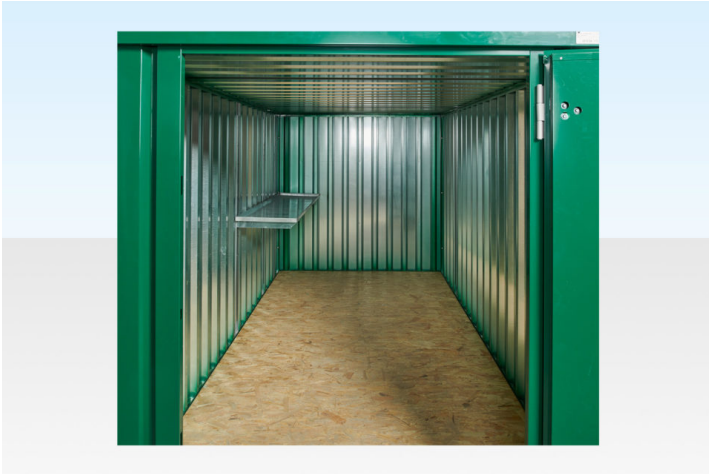

SINGLE TIER FLAT PACK SHELVING SET (1370MM)

Quickfind Code: 1283

Part Number: SALE FLATPACK SHELF SET 1370

£72.00 (exc. VAT)

£86.40 (inc. VAT)

PRODUCT DETAILS

This flat pack container shelving set includes:

- 1 x [1370mm Steel Shelf](#) (QF1070)
- 2 x [Shelf Uprights](#) (QF580)
- 2 x [Shelf Arms](#) (QF579)

The 137cm long galvanised steel shelf is 45cm wide and incorporates a 25mm steel lip to provide strength, prevent items slipping off and to catch any minor spillages when storing liquids.

The maximum carrying capacity of any shelf is 60kgs as long as the correct number of [shelf arms](#) and [shelf uprights](#) are being used.

Please ask for details if you are not sure.

PRODUCT SPECIFICATIONS