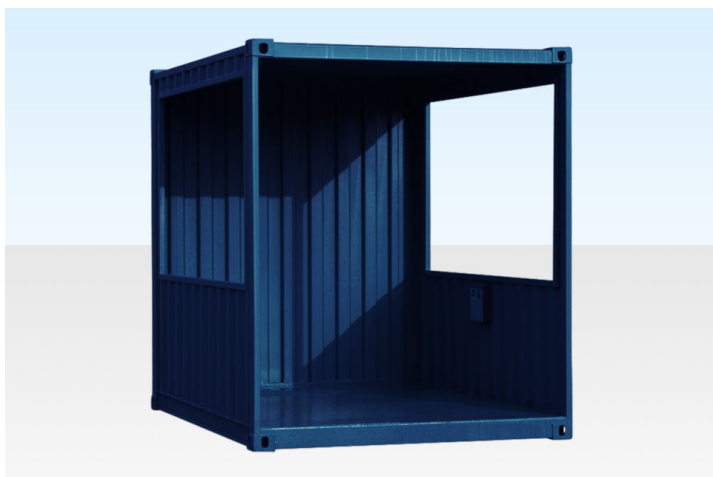

VAPING SHELTER FOR HIRE

Quickfind Code: 884

Part Number: HIRE VAPING SHELTER

£26.00 (exc. VAT) per week

£31.20 (inc. VAT) per week

PRODUCT DETAILS

With more and more people choosing to vape rather than smoke, restrictions on vaping indoors and the need to provide a separate space from smokers, has created the need for the vaping shelter. We have recently seen significant demand for the Portable Space vaping shelters.

The Portable Space vaping shelter provides a robust suitability ventilated space where vapers can keep dry.

TYPICAL USES

- Construction projects
- Sports clubs
- Offices
- Events

BENEFITS

- All steel construction

This vaping shelter is available for hire in London, Midlands, East Anglia and the South East of the UK.

PRODUCT SPECIFICATIONS

External Length (m)	2.99
External Width (m)	2.44
External Height (m)	2.59
Internal Length (m)	2.84
Internal Width (m)	2.35
Internal Height (m)	2.39
Weight (kg)	980
Floor Type	Steel